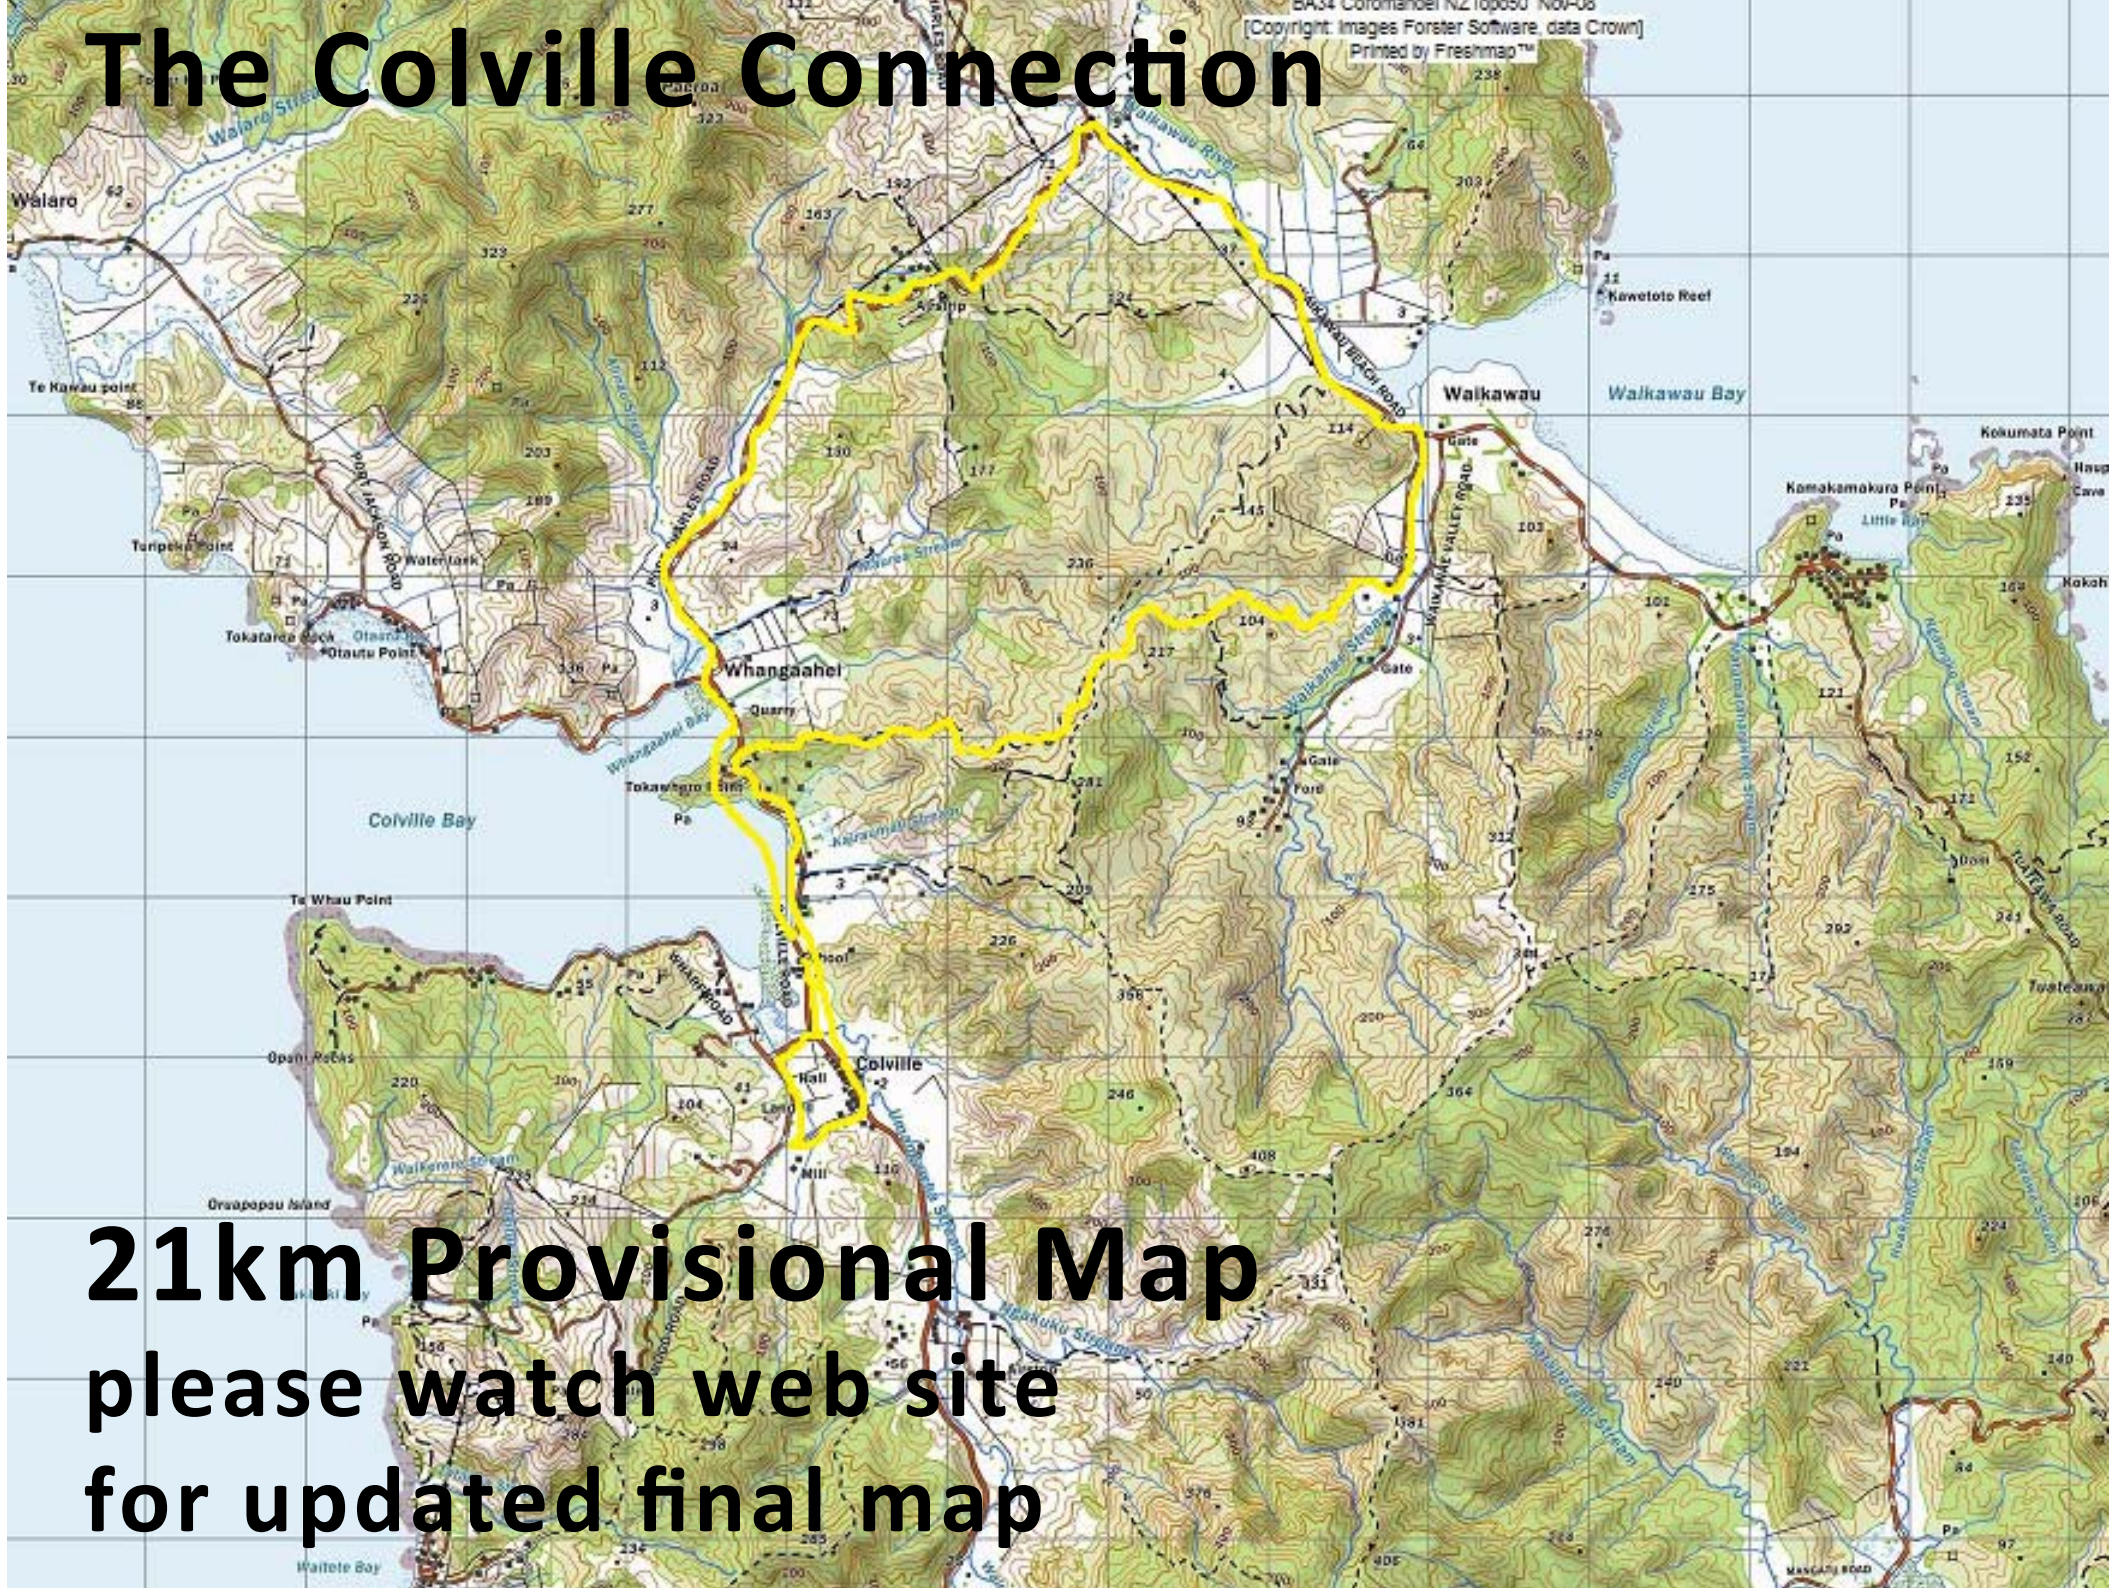

The Colville Connection

BA34 Colvilland NZ 100000 NOV-08
[Copyright: Images Forster Software, data Crown]
Printed by Freshmap™

21km Provisional Map
please watch web site
for updated final map